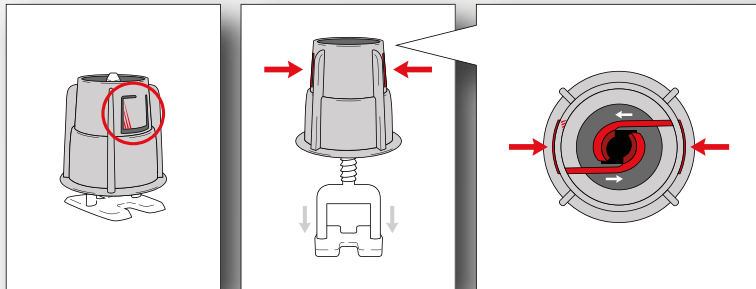

# Nivelliersystem - DYNAMIC

Perfectly level wall and floor tiles

SCAN ME

## One system - two possibilities

Tiles 1mm to 13mm high

13mm - 22mm high patio tiles

## Features

- **Practical:** Fast, secure, and level installation of wall and floor tiles
- **Flexible:** The system offers the advantages of both applications, wedges or knobs
- **Fast:** Knob with innovative closure allows for quick fastening and loosening
- **Versatile:** Leveling spacers for different tile thicknesses and joint widths
- **Sustainable:** Knobs and wedges are durable and can therefore be reused for a long time
- **Protection:** Spacer plates prevent damage to sensitive tiles
- **Precise:** An indispensable aid for planning and laying without overlapping, especially for large-format tiles