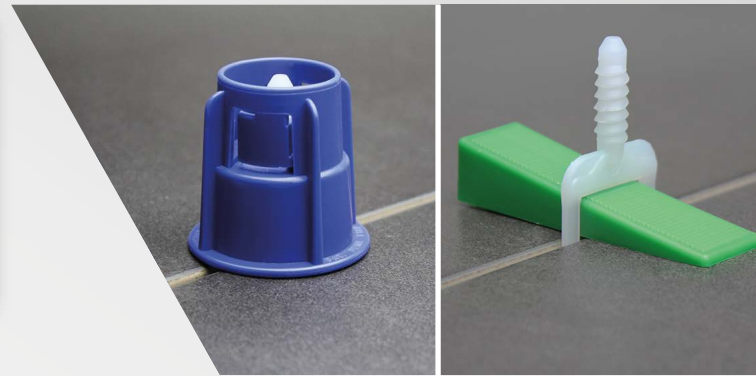

# Nivelliersystem - DYNAMIC

Perfectly level wall and floor tiles

SCAN ME

## One system - two possibilities

Tiles 1mm to 13mm high

13mm - 22mm high patio tiles

## Features

- **Practical:** Fast, secure, and level installation of wall and floor tiles
- **Flexible:** The system offers the advantages of both applications, wedges or knobs
- **Fast:** Knob with innovative closure allows for quick fastening and loosening
- **Versatile:** Leveling spacers for different tile thicknesses and joint widths
- **Sustainable:** Knobs and wedges are durable and can therefore be reused for a long time
- **Protection:** Spacer plates prevent damage to sensitive tiles
- **Precise:** An indispensable aid for planning and laying without overlapping, especially for large-format tiles