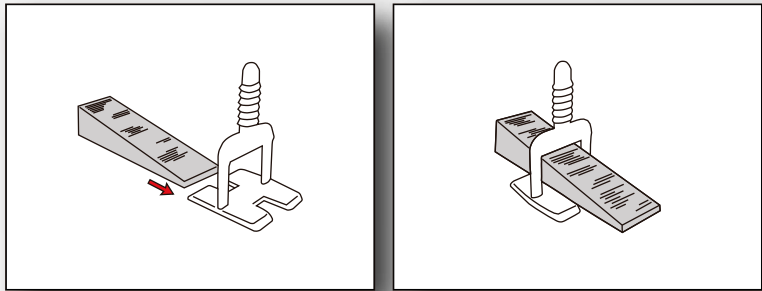

Nivelliersystem - CLASSIC

Perfectly level wall and floor tiles

SCAN ME

The classic!

Tiles 1mm to 13mm high

13mm - 22mm high patiotiles

Features

- **Practical:** Fast, secure and level laying of wall and floor tiles
- **Versatile:** Leveling Spacers for different tile thicknesses and joint widths
- **Easy to use:** With the pre-adjustable pliers, you always achieve the optimum contact pressure
- **Sustainable:** The wedges are durable and can therefore be reused many times
- **Protection:** Spacer plates prevent damage to sensitive tiles
- **Precise:** An indispensable aid for laying large-format tiles without overlapping