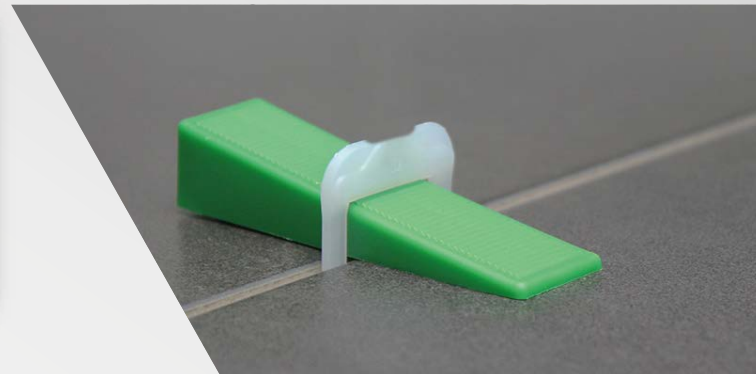

Nivelliersystem - CLASSIC

Perfectly level wall and floor tiles

SCAN ME

The classic!

Tiles 1mm to 13mm high

13mm - 22mm high patiotiles

Features

- **Practical:** Fast, secure and level laying of wall and floor tiles
- **Versatile:** Leveling Spacers for different tile thicknesses and joint widths
- **Easy to use:** With the pre-adjustable pliers, you always achieve the optimum contact pressure
- **Sustainable:** The wedges are durable and can therefore be reused many times
- **Protection:** Spacer plates prevent damage to sensitive tiles
- **Precise:** An indispensable aid for laying large-format tiles without overlapping